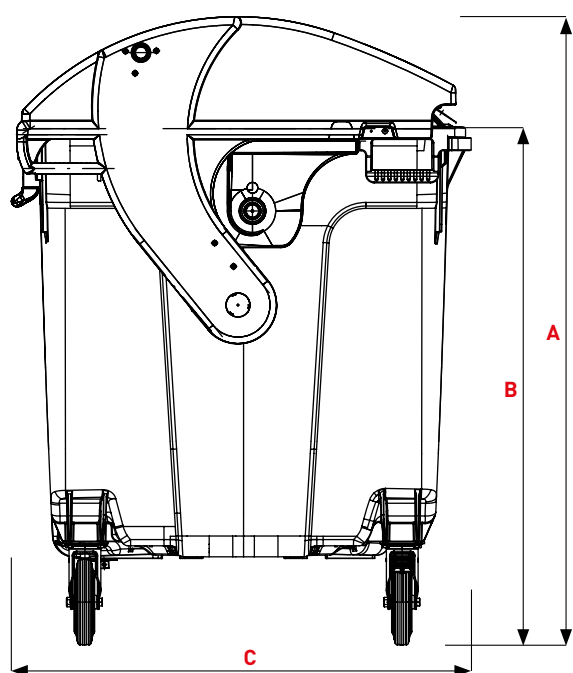

CITYBAC®

1100L DL

SULO®

Citybac® 1100L Dome Lid

PRODUCT DETAILS

- 1 Dome Lid
- 2 Handle / recessed grip
- 3 Lid handles lateral 2x
- 4 Finger guard
- 5 Marking areas
- 6 Lid opening pegs 2x
- 7 Lid hinge 2x
- 8 Push-buttons to close the domed lid

- A Body reinforced with beads
- B DIN comb lifting system, double stage
- C Stacking ribs
- D SULO sticker / Marking areas
- E Ergonomic handles lateral 4x
- F Chip nest as standard
- G Lifting trunnion
- H Functional castors 2x
- I Double stop break 2x
- J Castors 2x

DOMELID

Dimensions (mm)

A Height total ~	1460
B Upper comb edge ~	1205
C Bin depth ~	1060
D Width total ~	1370

Weights

Nominal volume (L)	1100
Empty weight (kg) ~	54
Max. filling weight(kg) ~	440
Max. total weight (kg) ~	510

DOMELID WITH LID-IN-LID

Dimensions (mm)

A Height total ~	1460
B Upper comb edge ~	1205
C Bin depth ~	1060
D Width total ~	1370

Weights

Nominal volume (L)	1100
Empty weight (kg) ~	54
Max. filling weight(kg) ~	440
Max. total weight (kg) ~	510