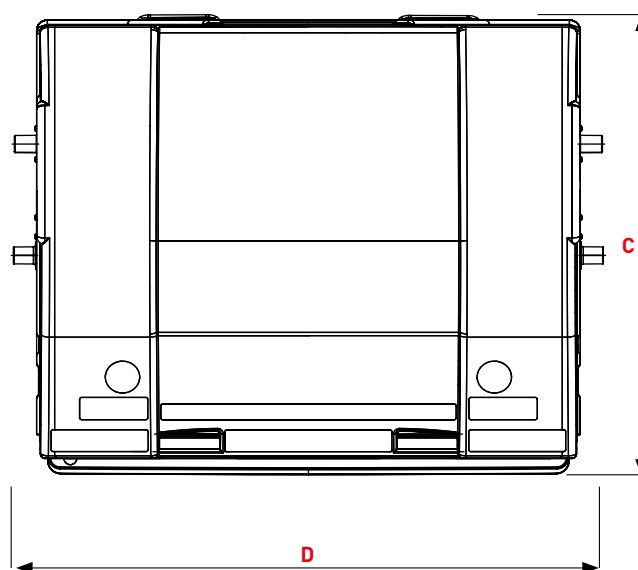

CITYBAC®

1100L DL

SULO®

Citybac® 1100L Dome Lid

PRODUCT DETAILS

- 1 Dome Lid
- 2 Handle / recessed grip
- 3 Lid handles lateral 2x
- 4 Finger guard
- 5 Marking areas
- 6 Lid opening pegs 2x
- 7 Lid hinge 2x
- 8 Push-buttons to close the domed lid

DOMELID

Dimensions (mm)

A Height total ~	1460
B Upper comb edge ~	1205
C Bin depth ~	1060
D Width total ~	1370

Weights

Nominal volume (L)	1100
Empty weight (kg) ~	54
Max. filling weight(kg) ~	440
Max. total weight (kg) ~	510

DOMELID WITH LID-IN-LID

Dimensions (mm)

A Height total ~	1460
B Upper comb edge ~	1205
C Bin depth ~	1060
D Width total ~	1370

Weights

Nominal volume (L)	1100
Empty weight (kg) ~	54
Max. filling weight(kg) ~	440
Max. total weight (kg) ~	510